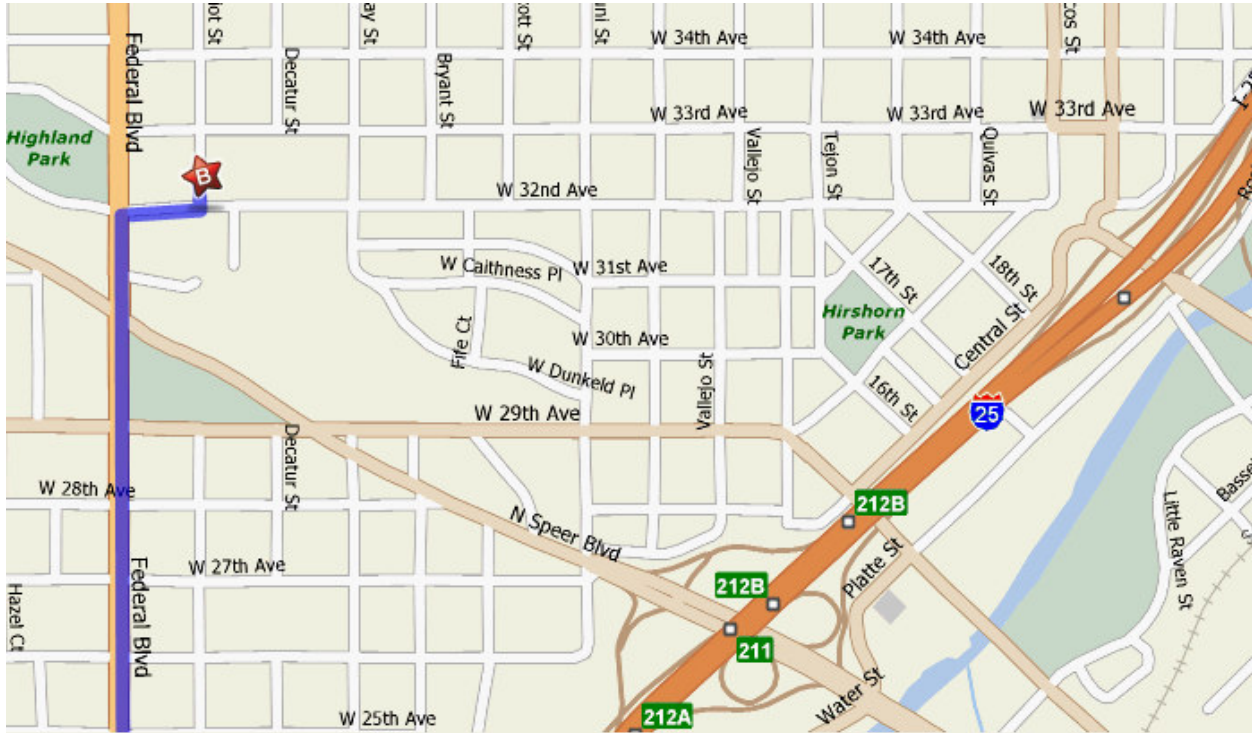

**3245 Eliot St
Denver, CO 80211**

Driving Directions:

From I-25

Take the 23RD AVENUE exit, EXIT 211

Turn SLIGHT LEFT to take the 23 AVE ramp toward US-40/COLFAX AVE.

Turn SLIGHT LEFT onto W 23RD AVE.

Turn RIGHT onto FEDERAL BLVD/US-287 N/CO-88 N.

Turn RIGHT onto W 32ND AVE.

Turn LEFT onto ELIOT ST.

End at 3245 Eliot St Denver, CO 80211

Parking:

Parking is available on neighborhood streets. However, please be considerate of our neighbors and avoid parking in front of driveways and mailboxes.